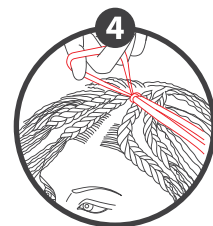

Hairstyle will change your life!

STYLE SHOWN: 2X MAMBO TWIST BRAID 24"
 COLOR SHOWN: OET1B/BURG

STYLE SHOWN:
2X MAMBO BOUNCE
TWIST BRAID 14"
COLOR SHOWN:
1B+30

HOW TO CROCHET STYLE

1 To lie on crochet braid natural, braid your hair into cornrows.

2 Slide the latch hook underneath the braid and loop the even-fold hair onto the hook.

3 Close the latch and slide the hair back underneath the braid.

4 Take two fingers to open at the loop and feed the end of the hair through the hole.

5 Now twist the loop and feed the ends in the loop once again.

6 Pull and secure to make tight tie onto braids.

7 Keep the knots next to one another and repeat these steps until the full head complete to the desired volume.