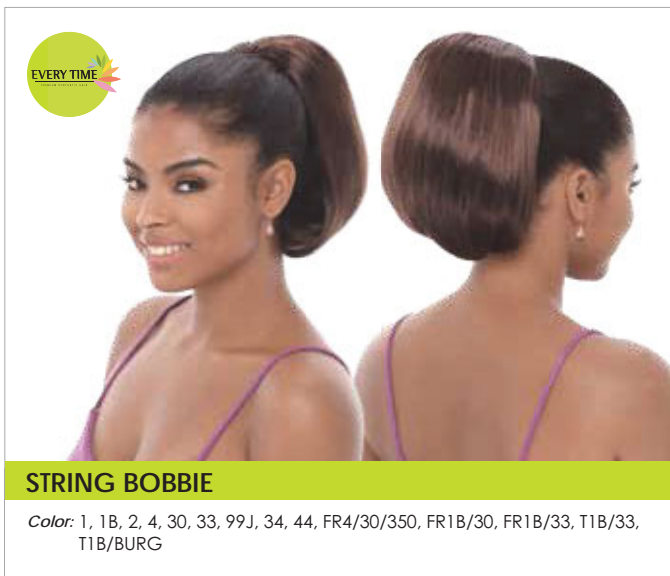

STRING BOBBIE

Color: 1, 1B, 2, 4, 30, 33, 99J, 34, 44, FR4/30/350, FR1B/30, FR1B/33, T1B/33, T1B/BURG