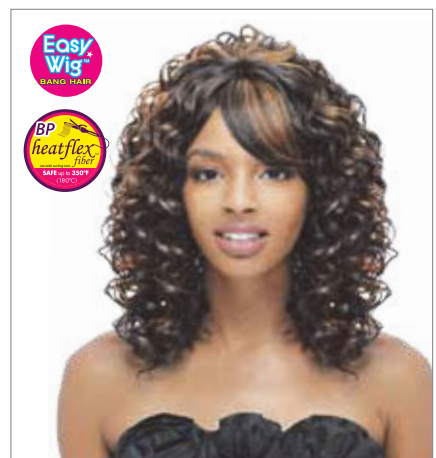

VIOLA BANG HAIR

Color: 1, 1B, 2, FS1B/30, FS4/30, FS4/27/30, F2216, F1010, 1B/PUR, 1B/613, 1B/BLUE, 1B/RED, 27RED

DOROTHY BANG HAIR

Color: 1, 1B, 2, 4, FS1B/30, FS1B/BURG, FS4/30, F2216, F1010, F3244, F3240

RAVEN BANG HAIR

Color: 1, 1B, 2, FS1B/30, FS4/30, FS3427, F2216, F1010

TINIE BANG HAIR

Color: 1, 1B, 2, FS1B/30, FS4/30, F30/33/240, FS3427, GF8643, GF8642, GF2/30/33

LINSAY BANG HAIR

Color: 1, 1B, 2, 4, FS1B/30, FS1B/33, FS1B/BURG, FS4/30, F2216, F1010, F3244, F3240

KIKI BANG HAIR

Color: 1, 1B, 2, 4, FS1B/30, FS4/30, F30/33/240, FS3427, JF8643, JF8642, JF2/30/33

LORI BANG HAIR

Color: 1, 1B, 2, 4, FS1B/30, FS4/30, F30/33/240, FS3427, JF8643, JF8642, JF2/30/33

LIZ BANG HAIR